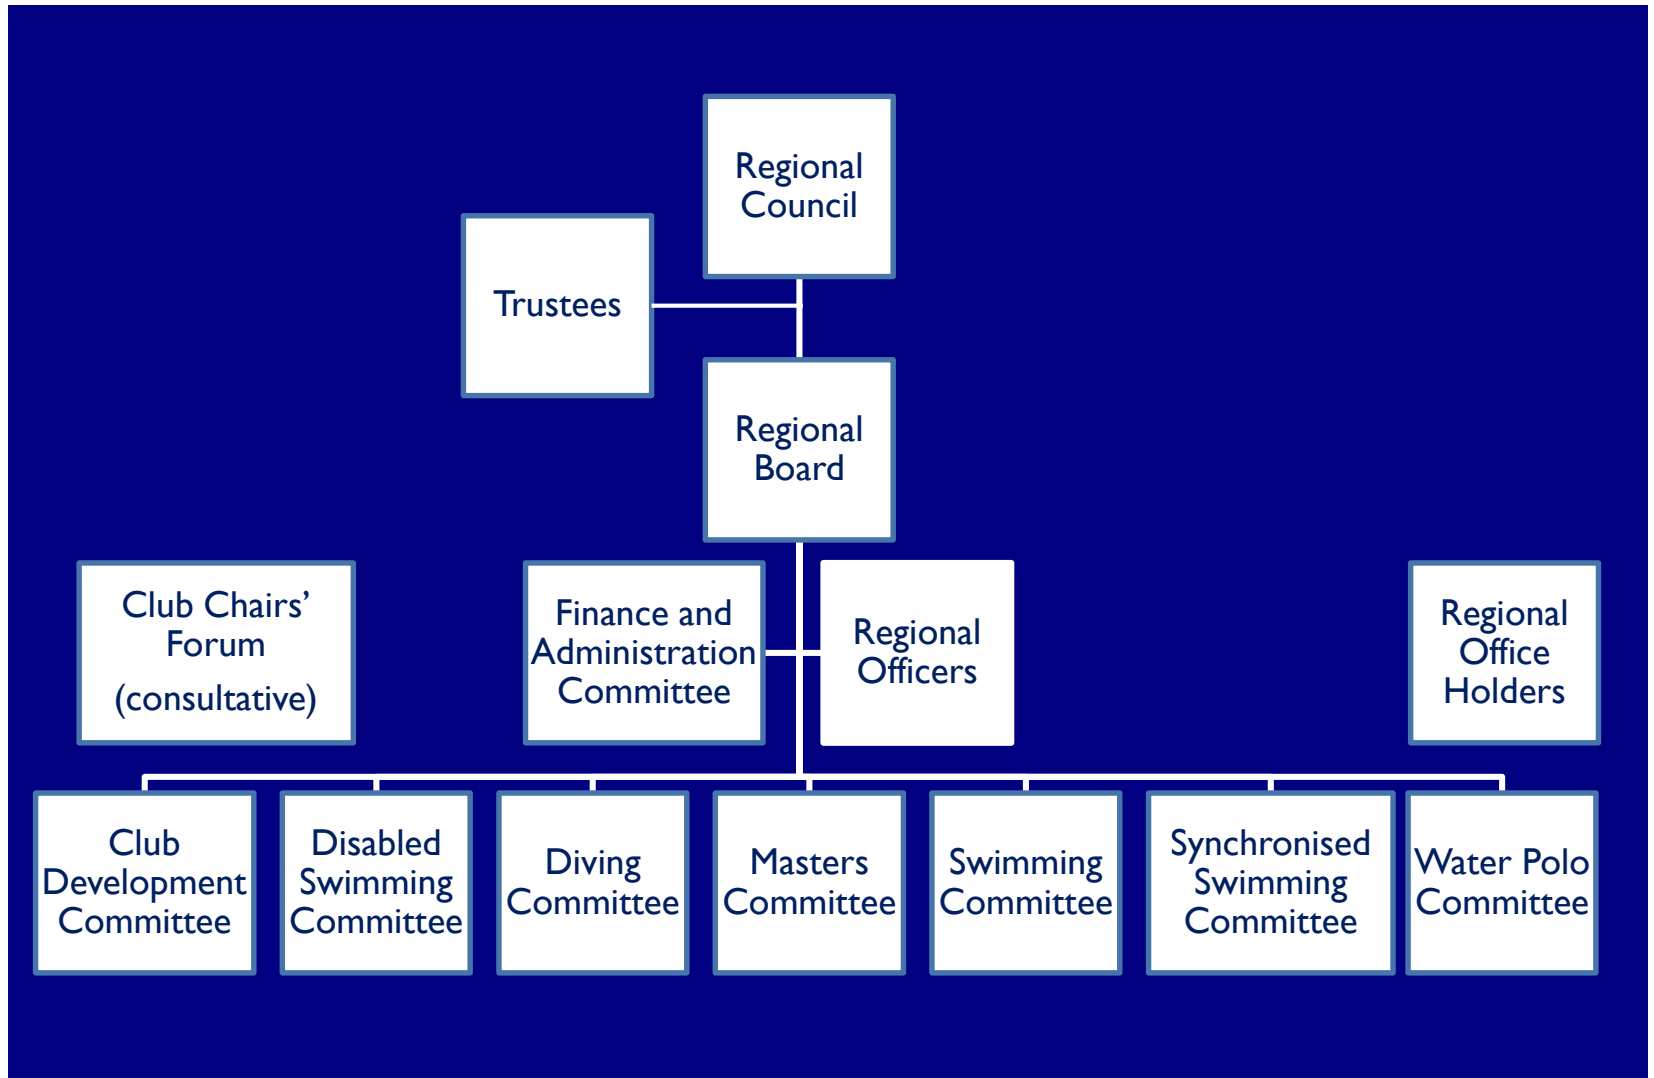

Getting to know London Swimming

THE REGION

Board and Committee Structures

London Swimming Structure

Regional Trustees

Regional Management Board

Finance & Administration Committee

Regional Officers

Regional Office Holders

Club Development & Discipline Committee's Structure

Regional Employees

```
graph TD; A[Suzanne Philpot  
Regional Executive Officer] --- B[Kelly Stannard  
Administration and  
Member Services Officer];
```

Suzanne Philpot
Regional Executive
Officer

Kelly Stannard
Administration and
Member Services
Officer

London Swimming Workforce Chain of Command